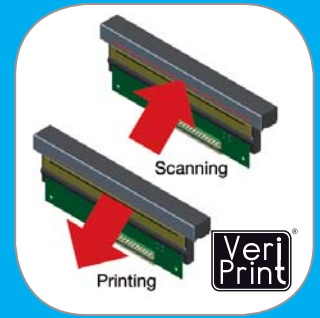

Printer ID Sheet to learn more about the features that makes the ticket printer unique

STIMA OEM

RFID Ticket Printer for OEM Integration

Main Features

- Thermal printing technology 8dot/mm
- Graphic and text printing
- Paper width from 54 to 82.5 mm (optional guide 45mm)
- Paper thickness from 70 to 350 g/m²
- Speed > of **250 mm/sec**
- Paper roll and fan-fold
- Heavy-duty applications
- **1D and 2D barcodes printing:** UPC-A, UPC-E, EAN13, EAN8, CODE39, ITF, CODABAR, CODE93, CODE128, CODE32, PDF417, DATAMATRIX, AZTEC, QR CODE
- Fonts: European, International and special fonts like Portuguese, Nordic, Chinese and Russian
- Highly reliable cutter: > of **2.000.000 cuts**
- MTBF > of **550.000 hours**
- Sensors: black mark in 4 positions, traslucid gap/hole mark (setting by software), ticket presence.

Born to be Strong

Exclusive Features

- Compatible with CUSS platform protocols
- Serial number barcode reader
- RFID HF, UHF luggage tag internal encoder/reader
- Powerful processor 32bit 266MHz
- SD card 2GB additional memory
- Double colour printing
- Direct file logo bitmap
- True Type Font
- Adjustable paper-in

Real Time Status Monitor

Email Service

Font and Logo Updating

Easy Myfare

Eth Locator

Special Options

- **Huge** paper roll support with sensor
- **Fan-fold** paper support (front and back)
- **Triple Feed** to manage ree rolls or fan-fold
- **Front Ejector**
- **Safety Key**
- **VeriPrint®** printing head with integrated scanner unit for internal ticket OCR / Barcode reading / ticket logging
- **RFID**
- **Barcode reader** on board
- Burster kit /autocutter /tear off all selectable by the user

Huge paper roll

Fan-fold

Triple Feed

Front Ejector

Safety Key

VeriPrint®

Available Versions

- Serial+USB+Ethernet
- Serial+USB+Ethernet with Barcode Scanner
- Serial+USB+Ethernet with RFID reader/writer
- Serial+USB+Ethernet VeriPrint® with Barcode Scanner