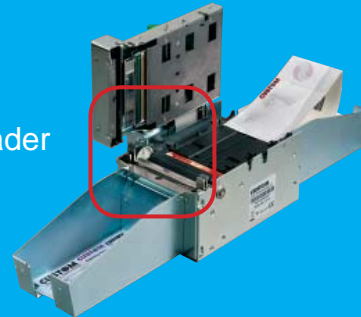

Printer ID Sheet to learn more about the features that makes the ticket printer unique

STIMA OEM

RFID Ticket Printer for OEM Integration

Main Features

- Thermal printing technology 8dot/mm
- Graphic and text printing
- Paper width from 54 to 82.5 mm (optional guide 45mm)
- Paper thickness from 70 to 350 g/m²
- Speed > of **250 mm/sec**
- Paper roll and fan-fold
- Heavy-duty applications
- **1D and 2D barcodes printing:** UPC-A, UPC-E, EAN13, EAN8, CODE39, ITF, CODABAR, CODE93, CODE128, CODE32, PDF417, DATAMATRIX, AZTEC, QR CODE
- Fonts: European, International and special fonts like Portuguese, Nordic, Chinese and Russian
- Highly reliable cutter: > of **2.000.000 cuts**
- MTBF > of **550.000 hours**
- Sensors: black mark in 4 positions, traslucid gap/hole mark (setting by software), ticket presence.

Born to be Strong

Exclusive Features

- Compatible with CUSS platform protocols
- Serial number barcode reader
- RFID HF, UHF luggage tag internal encoder/reader
- Powerful processor 32bit 266MHz
- SD card 2GB additional memory
- Double colour printing
- Direct file logo bitmap
- True Type Font
- Adjustable paper-in

Real Time Status Monitor

Email Service

Font and Logo Updating

Easy Myfare

Eth Locator

Special Options

- **Huge** paper roll support with sensor
- **Fan-fold** paper support (front and back)
- **Triple Feed** to manage ree rolls or fan-fold
- **Front Ejector**
- **Safety Key**
- **VeriPrint®** printing head with integrated scanner unit for internal ticket OCR / Barcode reading / ticket logging
- **RFID**
- **Barcode reader** on board
- Burster kit /autocutter /tear off all selectable by the user